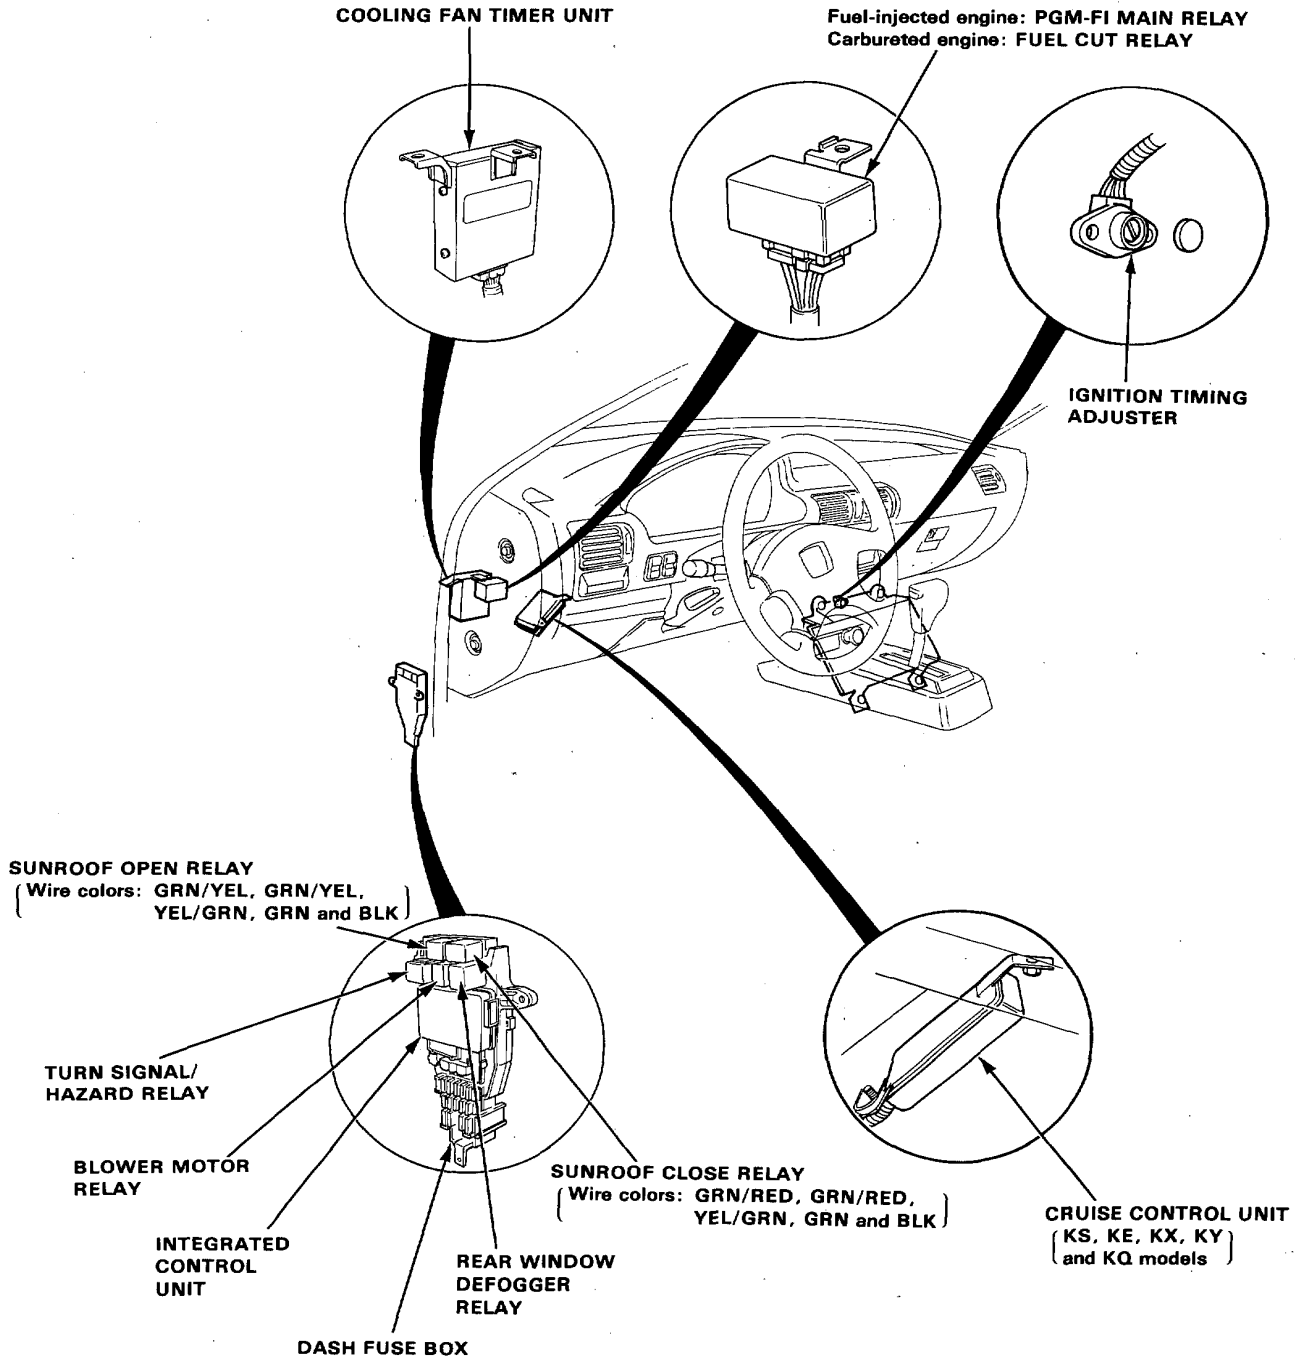

Relays and Control Unit Locations

Dashboard

NOTE: RHD type is symmetrical to LHD type.

CIGARETTE LIGHTER RELAY
(Wire colors: WHT/BLU, YEL/RED)
WHT/RED and BLK

SERVICE CHECK CONNECTOR

DELAY RELAY
(Carbureted engine)

SEAT HEATER MAIN RELAY
(KS, KW and KX models only)
(Wire colors: YEL/BLK, WHT/BLK)
BLK/GRN and BLK

ENGINE MOUNT CONTROL UNIT (A/T only)

HEADLIGHT WASHER CONTROL UNIT
(European model only)