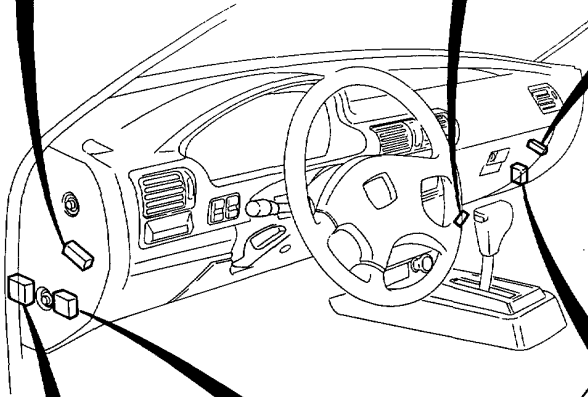

Relays and Control Unit Locations

Dashboard

NOTE: RHD type is symmetrical to LHD type.

CIGARETTE LIGHTER RELAY
(Wire colors: WHT/BLU, YEL/RED)
WHT/RED and BLK

SERVICE CHECK CONNECTOR

DELAY RELAY
(Carbureted engine)