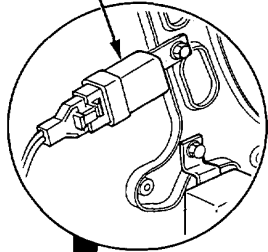

Relays and Control Unit Locations

Dashboard

NOTE: RHD type is symmetrical to LHD type.

CIGARETTE LIGHTER RELAY
(Wire colors: WHT/BLU, YEL/RED)
WHT/RED and BLK

SERVICE CHECK CONNECTOR

DELAY RELAY
(Carbureted engine)

SEAT HEATER MAIN RELAY
(KS, KW and KX models only)
(Wire colors: YEL/BLK, WHT/BLK)
BLK/GRN and BLK

ENGINE MOUNT CONTROL UNIT (A/T only)

HEADLIGHT WASHER CONTROL UNIT
(European model only)